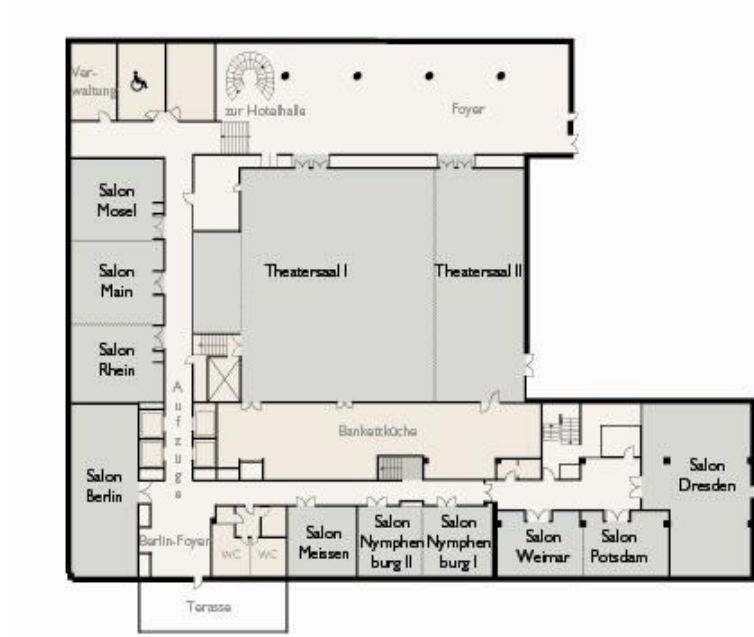

2nd Floor

Subject to change without notice.

InterContinental Frankfurt
Wilhelm-Leuschner Strasse 43 • 60329 Frankfurt • Germany
Tel. +49 (0)69 2605 0 | frankfurt.intercontinental.com
[IHG Travel Advisory Policy](#)